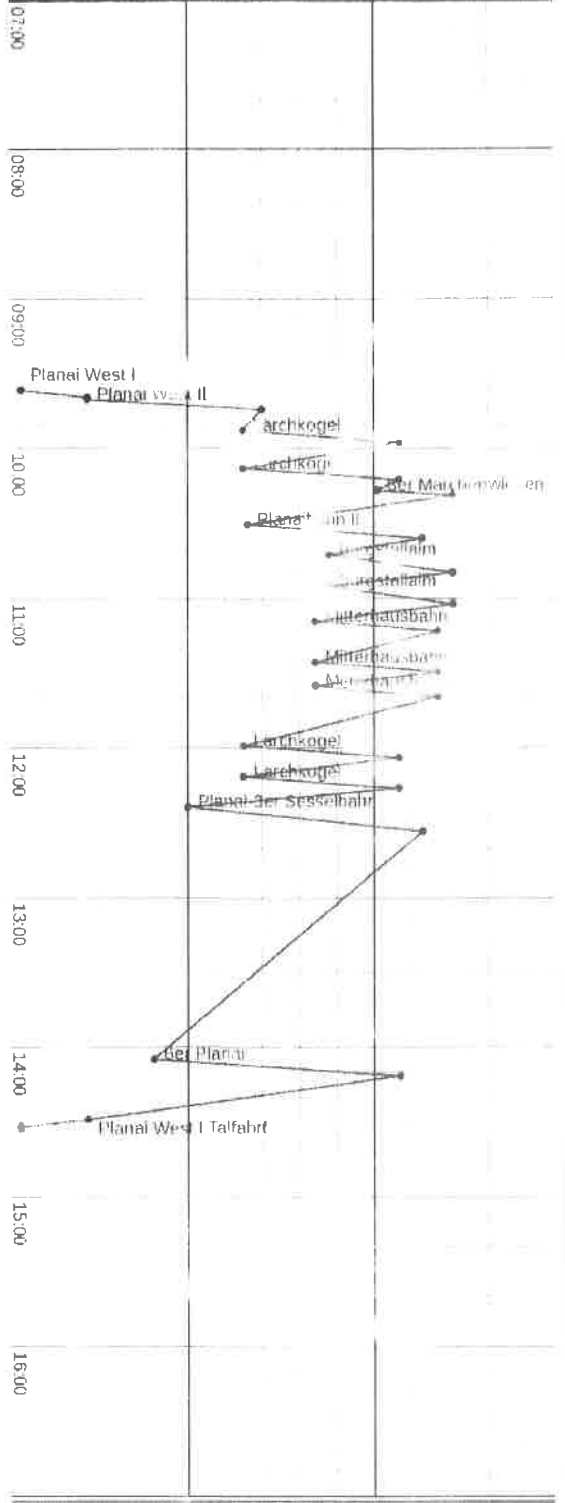

700 m

January 20, 2016

2.200 m

5.784 hm  
 29 Slopedistance  
 20 Liftkilometer  
 16 Lift rides  
 295 Minutes Fun